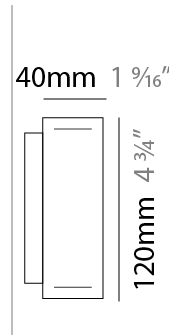

LED120 SURFACE

D73029-

base number
Color   Finish
Temperature   Options

1. To build a product code in our configurator select the specify button on the base model # product page
2. To build a manual product code on this datasheet choose from the options listed below in blue font and add the suffix to the base model #

GENERAL

Series: Woodlin
Subseries: LED120
Brand: Tunto
Division: Design
Mounting Type: Surface
Mounting Location: Wall
Subcategory: Profile

PHYSICAL

Shape: Rectangle
Length (mm): 700
Length (in): 27 ⁹/₁₆
Width (mm): 40
Width (in): 1 ⁹/₁₆
Height (mm): 120
Height (in): 4 ³/₄
Extension (mm): 40
Extension (in): 1 ⁹/₁₆
Light Distribution: Direct / Indirect
Diffuser: Opal
Fixture Finish: [WAL / ASH / OAK / BLK / WHI](#)
Fixture Material: Wood

ELECTRICAL

Lamp Type: LED
Input Wattage (W): 31
Total Output Wattage (W): 25.3
Dimming: Tri-Mode (Non-Dimming and Phase Dimming (120Vac only) and 0-10V Dimming)
Driver Included: Yes
Driver Location: Remote
Driver Type: Constant Current - Universal
Driver Class: Class 2
Housing: ENCP3
Input Voltage (V): 120 - 277
Constant Current (MA): 700

LED

[Color Temperature (°K): 2700 / 3000 / 4000](#)
Max. Delivered Lumen (lm): 1500
CRI: >93 CRI
Lamp Life (hrs): 50000

OPTICAL

RATINGS AND CERTIFICATIONS

Certified By: Certified for North American Standards
IP rating: IP20

PROJECT
TYPE
SPECIFIER
QUANTITY
DATE

700mm 27 ⁹/₁₆"

Indirect